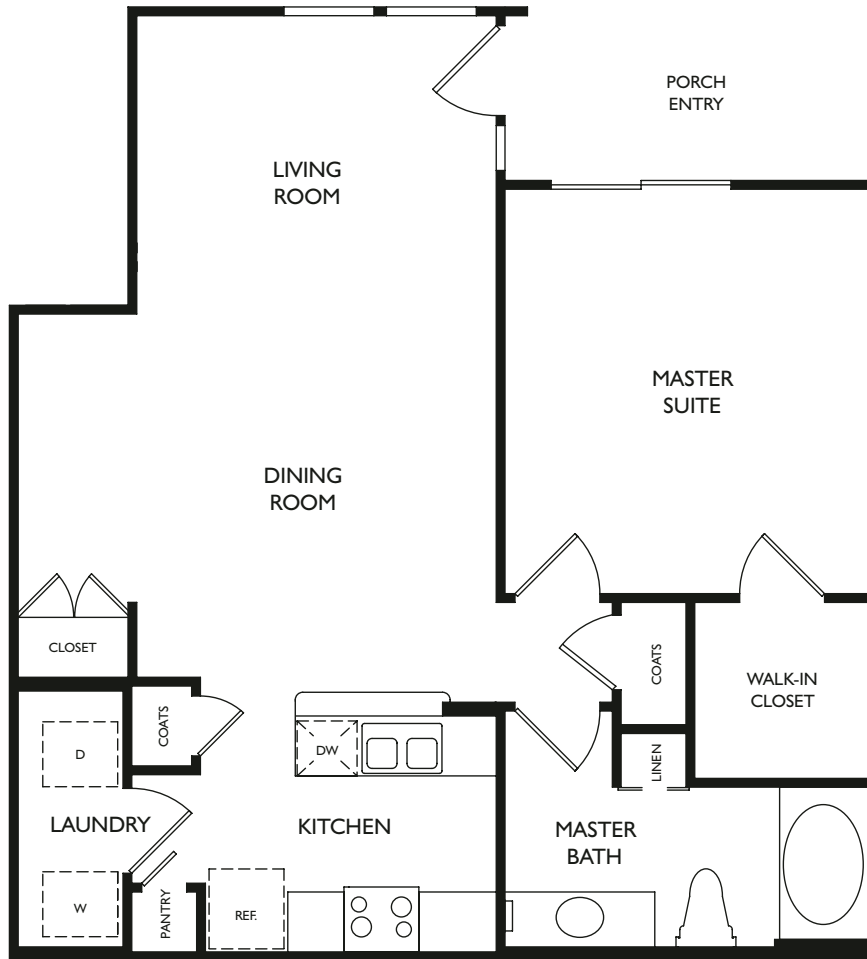

**LUXURY CONDOMINIUM LIVING**

**ALLEGRI (A1L)**

**GROUND FLOOR**

**1 BEDROOM, 1 BATH**

**811 LIVABLE SQ. FT.**

**DETACHED GARAGE**

\* Some unit plans and features may vary from drawings. Drawings are not to scale. All square footages are approximate. Prices, features, products, specifications and incentives are subject to change at any time without notice.